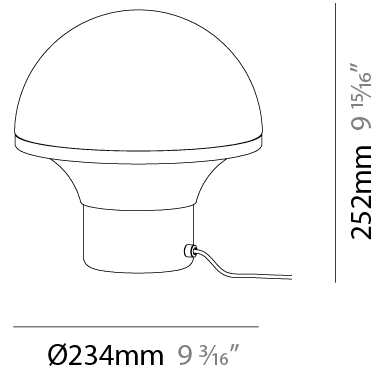

GEYSER PORTABLE

D94039

base number

1. To build a product code in our configurator select the specify button on the base model # product page
2. To build a manual product code on this datasheet choose from the options listed below in blue font and add the suffix to the base model #

GENERAL

Series: Geysler
Brand: Milan
Division: Design
Mounting Type: Portable
Mounting Location: Table
Subcategory: Table

PHYSICAL

Shape: Abstract
Diameter (mm): 234
Diameter (in): 9 ³/₁₆"
Height (mm): 252
Height (in): 9 ¹⁵/₁₆"
Light Distribution: Omnidirectional
Weight (kg): 4.1
Weight (lbs): 8.999
Diffuser: Satin Opal Acid-Etched Blown Glass
Fixture Finish: BLK
Fixture Material: Stainless Steel
Upon Request: Bolt Down

ELECTRICAL

Number of Lamps: 1
Lamp Type: LED Retrofit
Lamp Shape: A19
Bulb Included: Bulb Not Included
Total Output Wattage (W): 9
Max. Wattage Per Lamp (W): 9
Lamp Base: E26
Dimming: 5-Step Touch Dimming
Input Voltage (V): 120
Upon Request: 277Vac / GU24

LED

OPTICAL

RATINGS AND CERTIFICATIONS

Certified By: CSA Certified to UL and CSA Standards
IP rating: IP20

PROJECT	_____
TYPE	_____
SPECIFIER	_____
QUANTITY	_____
DATE	_____