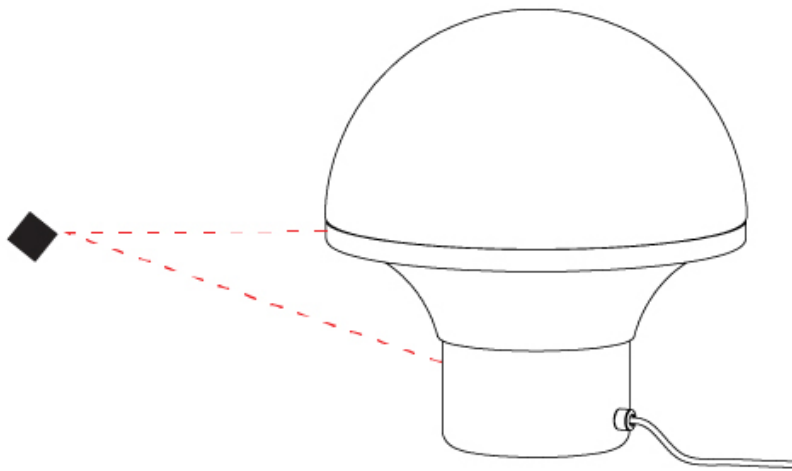

GEYSER PORTABLE

D94039

PROJECT

TYPE

SPECIFIER

QUANTITY

DATE